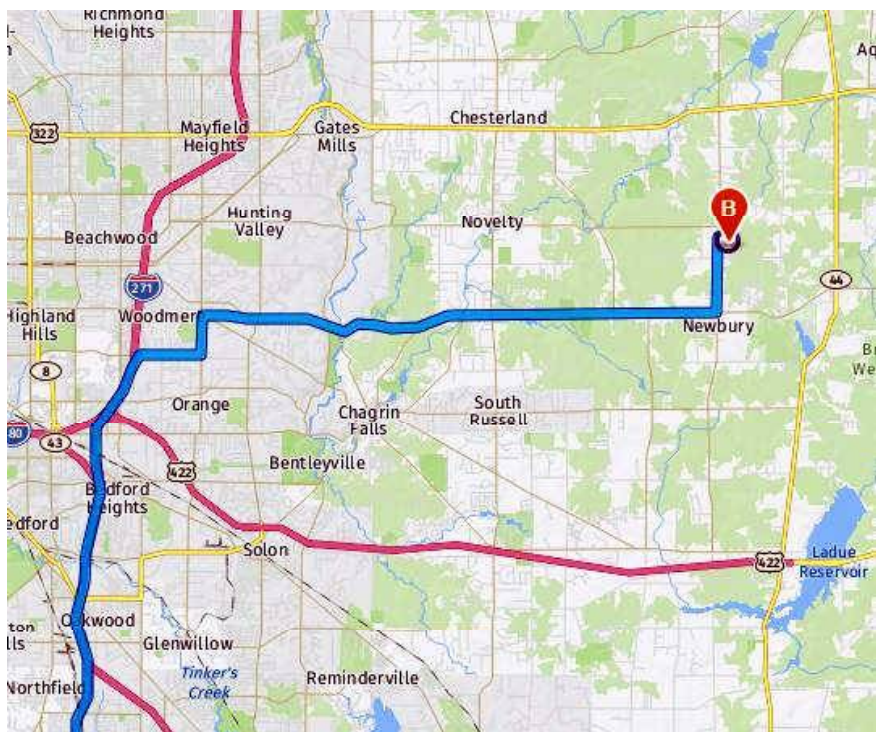

Blue Lakes Farm - 14037 Auburn Road, Newbury, OH 44065

↑ Turn left and take ramp onto I-271 N toward Erie Pa
21.8 mi

↘ Keep left onto I-271 N toward Erie Pa
3.4 mi

↗ Take exit 28B toward Harvard Rd
0.4 mi

↘ Turn right onto Harvard Rd
1.3 mi

↙ Turn left onto Lander Rd
0.9 mi

EXIT ↘ Take the 2nd exit from roundabout onto Pinetree Rd E (OH-87)
0.9 mi

↘ Turn right onto S Woodland Rd (OH-87)
2.3 mi

↙ Turn left onto S Woodland Rd (OH-87)
0.5 mi

↘ Keep right onto Kinsman Rd (OH-87)
7.9 mi

↙ Turn left onto Auburn Rd (CR-4)
1.6 mi

↘ Turn right onto Kimmeridge Trl
0.3 mi

↘ Turn right onto Meadowlark Ln
0.2 mi

Arrive at Meadowlark Ln

 14037 Auburn Rd, Newbury, OH 44065-9703